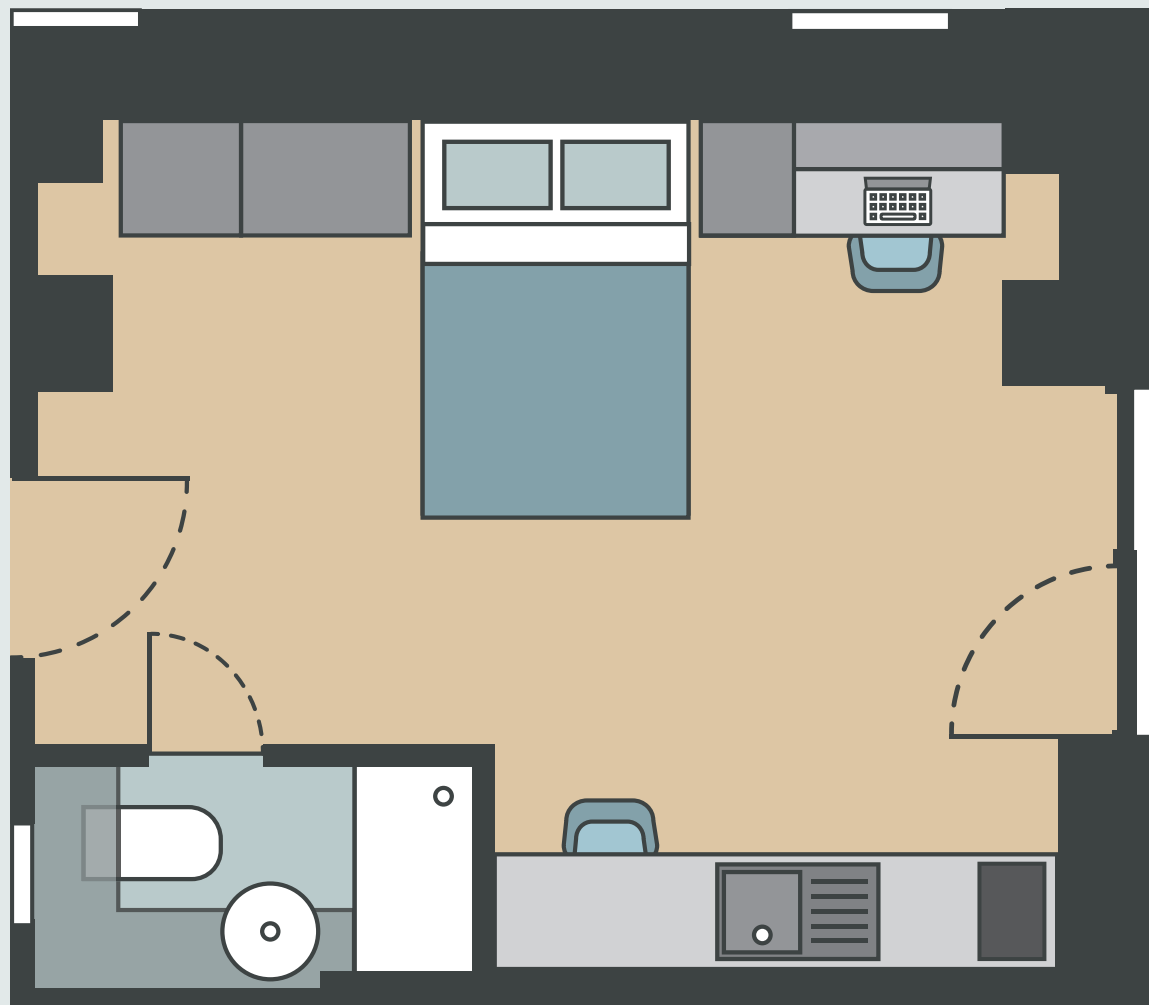

WATERSIDE

STUDENT ACCOMMODATION
AVON STREET BRISTOL

FLOORPLANS LAYOUT GUIDE

STUDIO FLOORPLANS
DELUXE STUDIO

ROOM SIZES VARY FROM 24.61 - 24.88m²

STUDENT ACCOMMODATION
AVON STREET BRISTOL

WATERSIDE

STUDIO FLOORPLANS EXECUTIVE STUDIO

ROOM SIZE 26.95m²

STUDENT ACCOMMODATION
AVON STREET BRISTOL

WATERSIDE

STUDIO FLOORPLANS PREMIUM STUDIO

ROOM SIZES VARY FROM 21.17 - 22.01m²

STUDENT ACCOMMODATION
AVON STREET BRISTOL

WATERSIDE

STUDIO FLOORPLANS STANDARD STUDIO

ROOM SIZES VARY FROM 18.56 - 20.67m²

STUDENT ACCOMMODATION
AVON STREET BRISTOL

WATERSIDE

ENSUITE FLOORPLANS 8 BED ENSUITE

ROOM SIZES VARY FROM 14.04 - 14.25m²

STUDENT ACCOMMODATION
AVON STREET BRISTOL

ENSUITE FLOORPLANS
6 BED ENSUITE

ROOM SIZES VARY FROM 13.92 - 14.00m²

STUDENT ACCOMMODATION
AVON STREET BRISTOL

ENSUITE FLOORPLANS
5 BED ENSUITE

ROOM SIZES VARY FROM 13.92 - 14.00m²

STUDENT ACCOMMODATION
AVON STREET BRISTOL

WATERSIDE

58-62 Avon St, Bristol, BS2 0PX