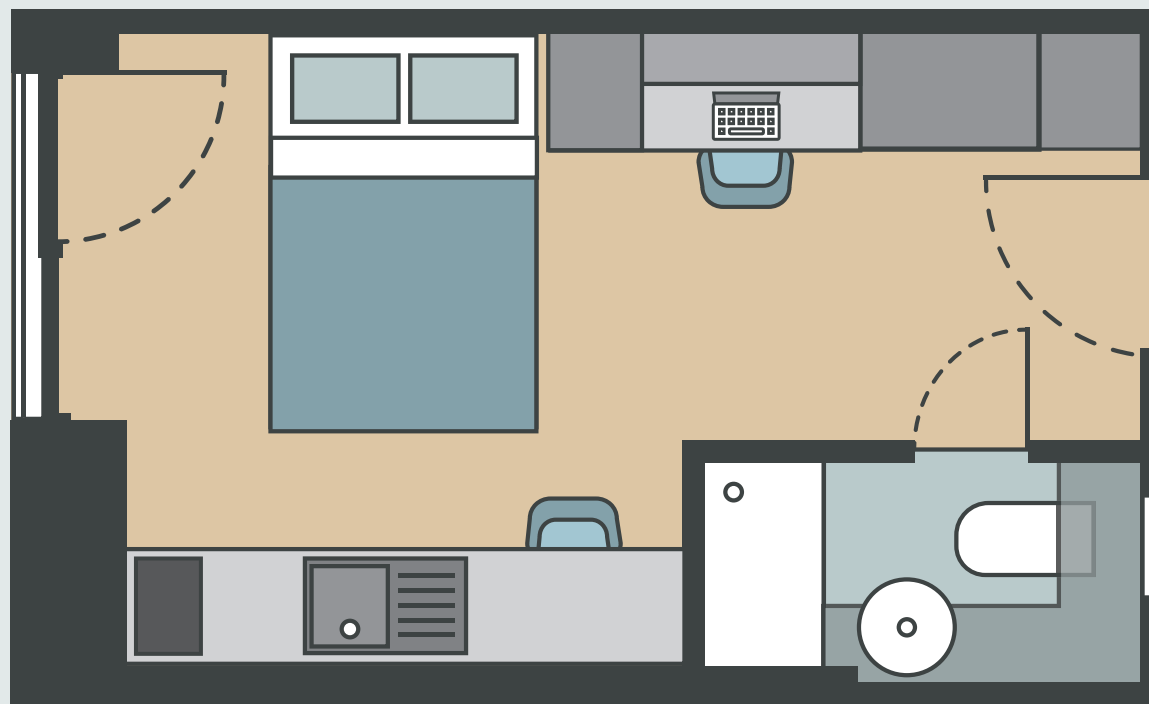

WATERSIDE

STUDIO FLOORPLANS STANDARD STUDIO

ROOM SIZES VARY FROM 18.56 - 20.67m²

STUDENT ACCOMMODATION
AVON STREET BRISTOL