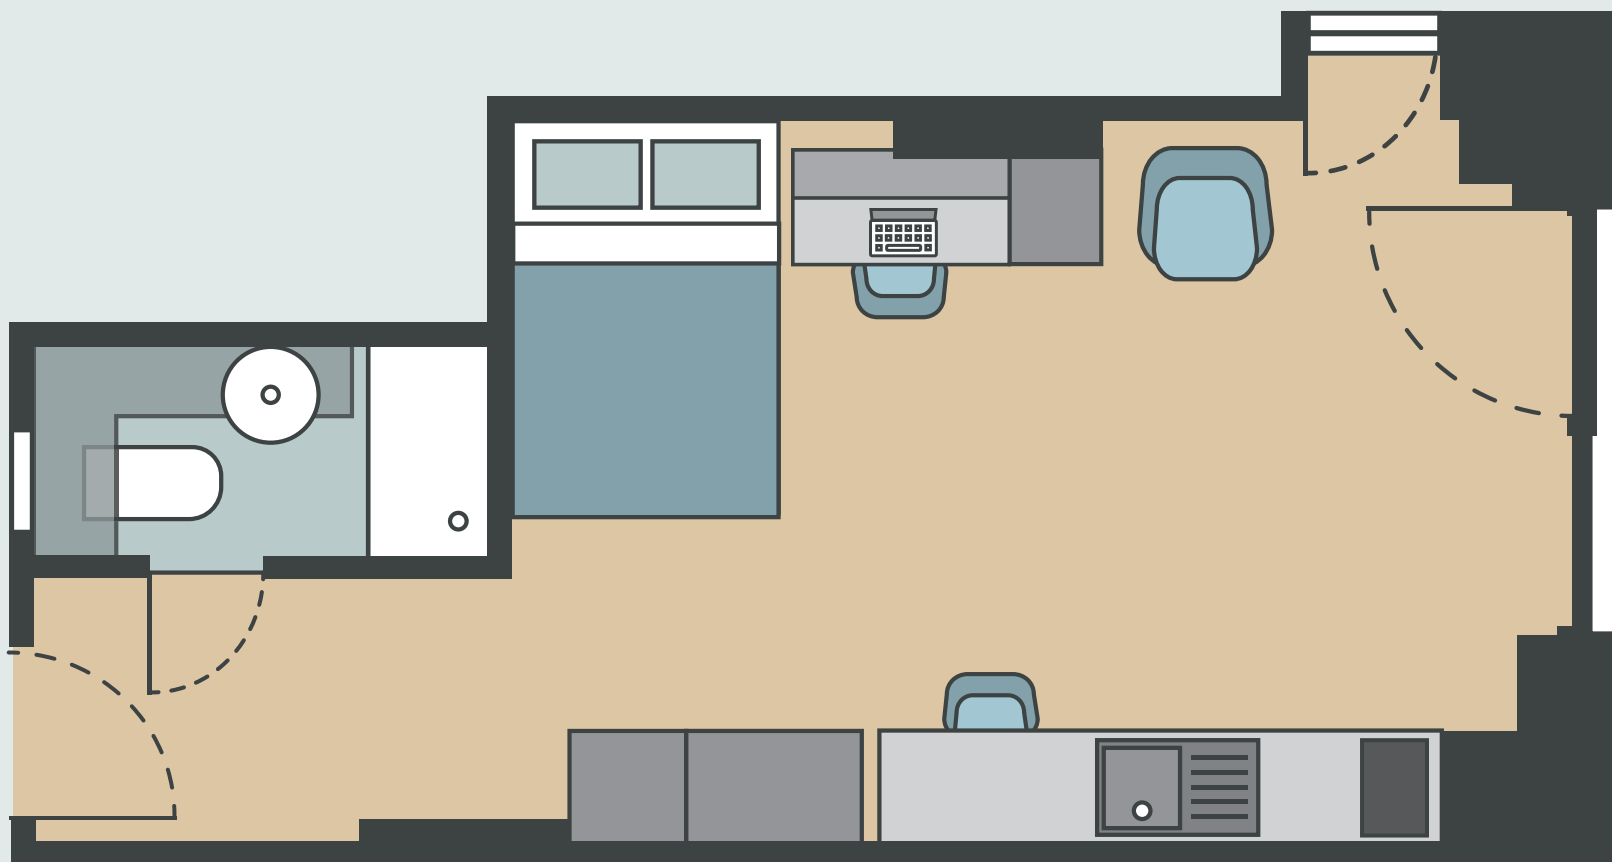

WATERSIDE

STUDENT ACCOMMODATION
AVON STREET BRISTOL

FLOORPLANS LAYOUT GUIDE

STUDIO FLOORPLANS
DELUXE STUDIO

ROOM SIZES VARY FROM 24.61 - 24.88m²

STUDENT ACCOMMODATION
AVON STREET BRISTOL

WATERSIDE

STUDIO FLOORPLANS EXECUTIVE STUDIO

ROOM SIZE 26.95m²

STUDENT ACCOMMODATION
AVON STREET BRISTOL

WATERSIDE

STUDIO FLOORPLANS PREMIUM STUDIO

ROOM SIZES VARY FROM 21.17 - 22.01m²

STUDENT ACCOMMODATION
AVON STREET BRISTOL

WATERSIDE

STUDIO FLOORPLANS STANDARD STUDIO

ROOM SIZES VARY FROM 18.56 - 20.67m²

STUDENT ACCOMMODATION
AVON STREET BRISTOL

WATERSIDE

ENSUITE FLOORPLANS 8 BED ENSUITE

ROOM SIZES VARY FROM 14.04 - 14.25m²

STUDENT ACCOMMODATION
AVON STREET BRISTOL

ENSUITE FLOORPLANS
6 BED ENSUITE

ROOM SIZES VARY FROM 13.92 - 14.00m²

STUDENT ACCOMMODATION
AVON STREET BRISTOL

ENSUITE FLOORPLANS
5 BED ENSUITE

ROOM SIZES VARY FROM 13.92 - 14.00m²

STUDENT ACCOMMODATION
AVON STREET BRISTOL

WATERSIDE

58-62 Avon St, Bristol, BS2 0PX