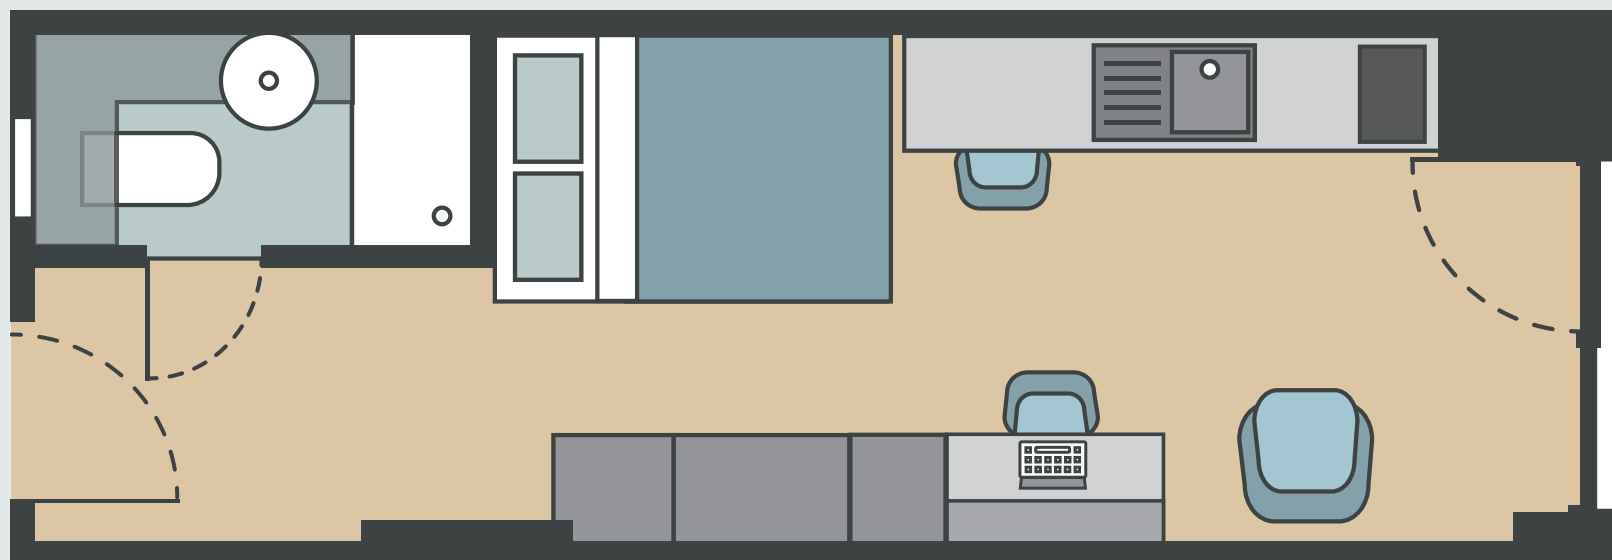

ROOM SIZE 26.95m²

STUDENT ACCOMMODATION
AVON STREET BRISTOL

WATERSIDE

STUDIO FLOORPLANS PREMIUM STUDIO

ROOM SIZES VARY FROM 21.17 - 22.01m²

STUDENT ACCOMMODATION
AVON STREET BRISTOL

WATERSIDE

STUDIO FLOORPLANS STANDARD STUDIO